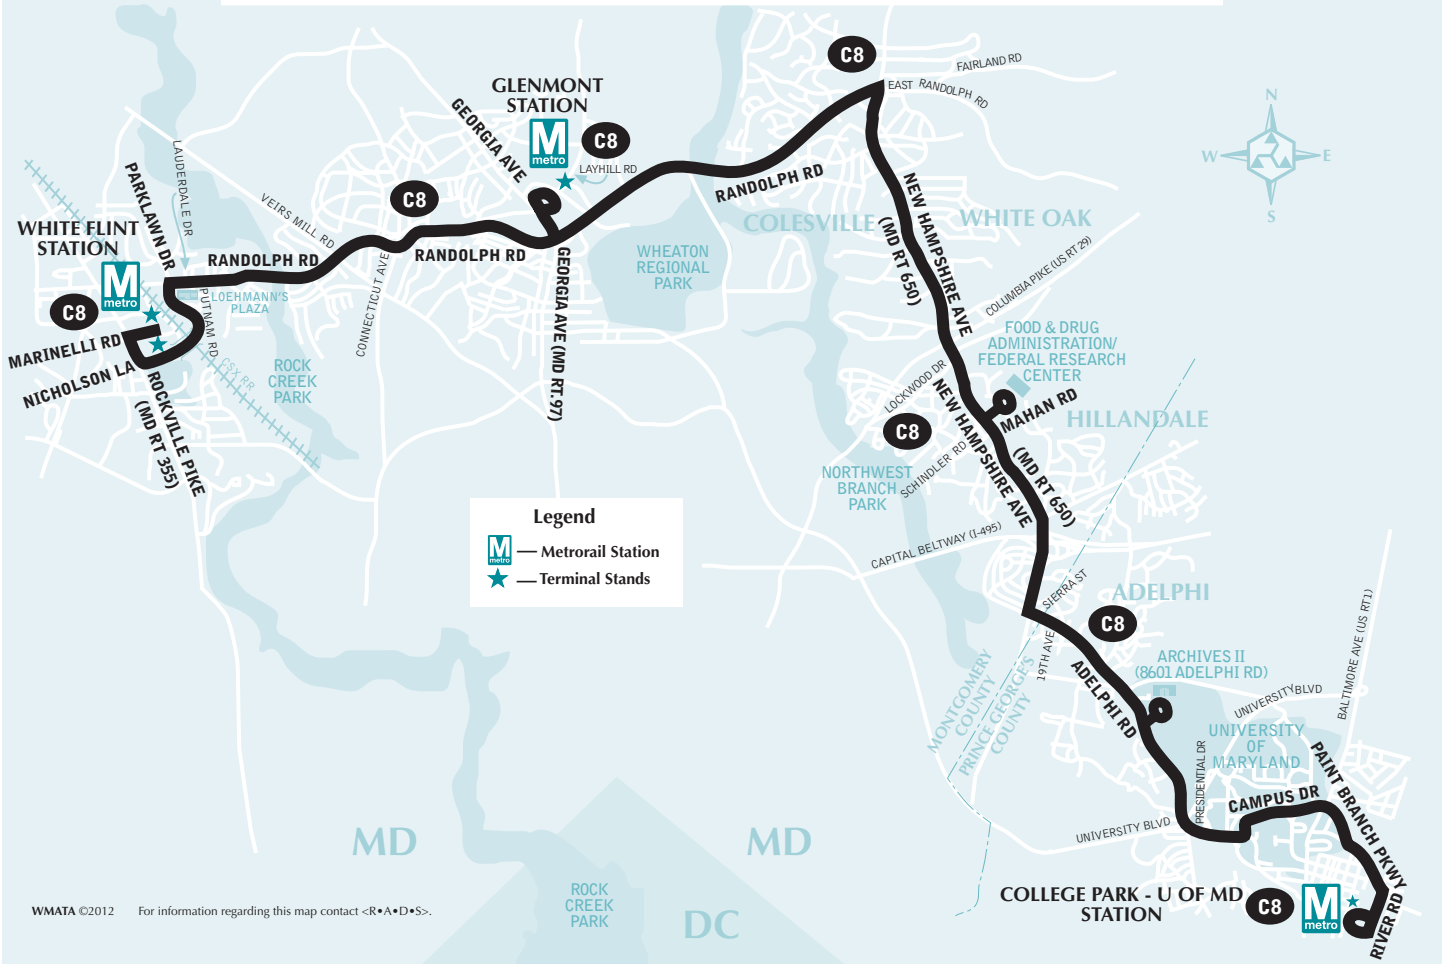

College Park - White Flint Line

Routes C8

For route and schedule information
Call 202-637-7000
www.wmata.com

KNOW MORE.
KNOW FIRST. metroAlerts
Sign up today at wmata.com/MetroAlerts